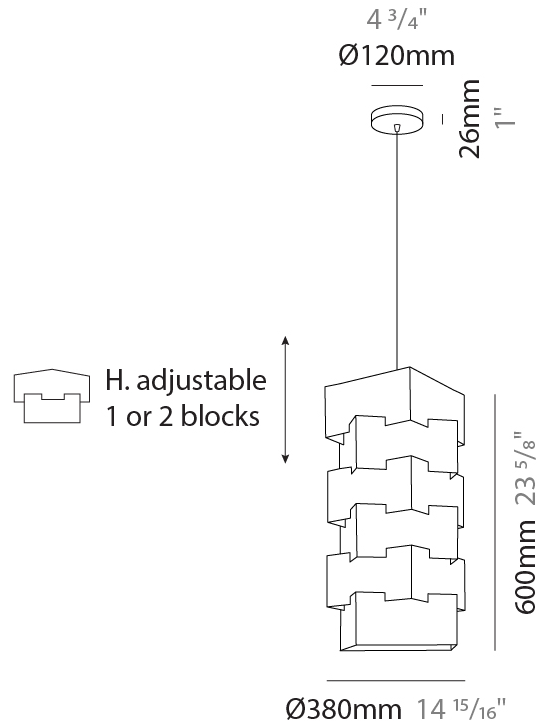

BUILDING SUSPENSION

D61082-

base number   Finish
Options

1. To build a product code in our configurator select the specify button on the base model # product page
2. To build a manual product code on this datasheet choose from the options listed below in blue font and add the suffix to the base model #

GENERAL

Series: Building _____
Partner: Linea Zero _____
Division: Design _____
Installation: Suspension _____
Product Type: Pendant _____
Mounting Location: Ceiling _____

PHYSICAL

Shape: Abstract _____
Diameter (mm): 380 _____
Diameter (in): 14 ¹⁵/₁₆ _____
Height (mm): 600 _____
Height (in): 23 ⁵/₈ _____
Diffuser: Polilux™ Shade - See Finish Options _____
Fixture Finish: WHI / SIL / NGD / COP / PKM _____
Fixture Material: Polilux™/ Metal holder _____
Primary Material: Non-Static Polilux _____

ELECTRICAL

Number of Lamps: 1 _____
Lamp Type: LED Retrofit _____
Bulb Included: Bulb Not Included _____
Max. Wattage Per Lamp (W): 7 _____
Lamp Base: E26 _____
Input Voltage (V): 120 _____
Upon Request: 277Vac / GU24 _____

LED

OPTICAL

RATINGS AND CERTIFICATIONS

Certified By: Certified for North American Standards _____
IP rating: IP20 _____