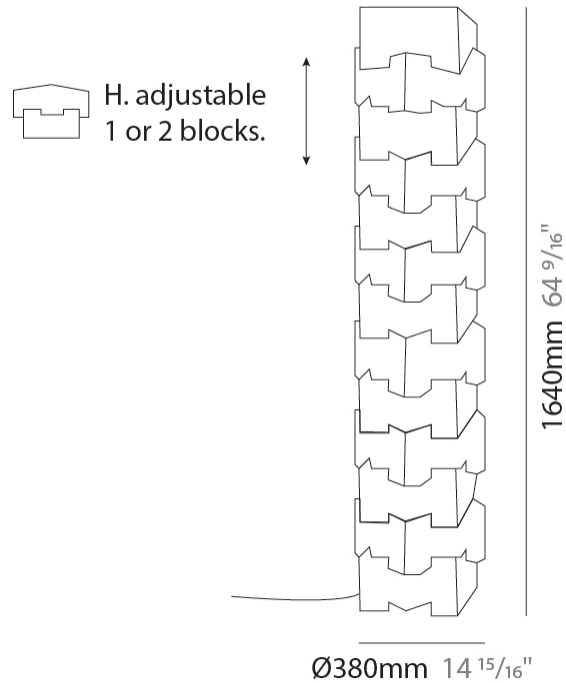

PROJECT	_____
TYPE	_____
SPECIFIER	_____
QUANTITY	_____
DATE	_____

BUILDING PORTABLE

D64055-

base number   Finish
Options

1. To build a product code in our configurator select the specify button on the base model # product page
2. To build a manual product code on this datasheet choose from the options listed below in blue font and add the suffix to the base model #

GENERAL

Series: Building
Partner: Linea Zero
Division: Design
Installation: Portable
Product Type: Floor
Mounting Location: Floor

PHYSICAL

Shape: Abstract
Diameter (mm): 380
Diameter (in): 14 ¹⁵/₁₆
Height (mm): 1640
Height (in): 64 ⁹/₁₆
Diffuser: Polilux™ Shade - See Finish Options
Fixture Finish: WHI / SIL / NGD / COP / PKM
Fixture Material: Polilux™/ Metal holder
Primary Material: Non-Static Polilux

ELECTRICAL

Number of Lamps: 3
Lamp Type: LED Retrofit
Bulb Included: Bulb Not Included
Max. Wattage Per Lamp (W): 7
Lamp Base: E26
Input Voltage (V): 120
Upon Request: 277Vac / GU24

LED

OPTICAL

RATINGS AND CERTIFICATIONS

Certified By: Certified for North American Standards
IP rating: IP20