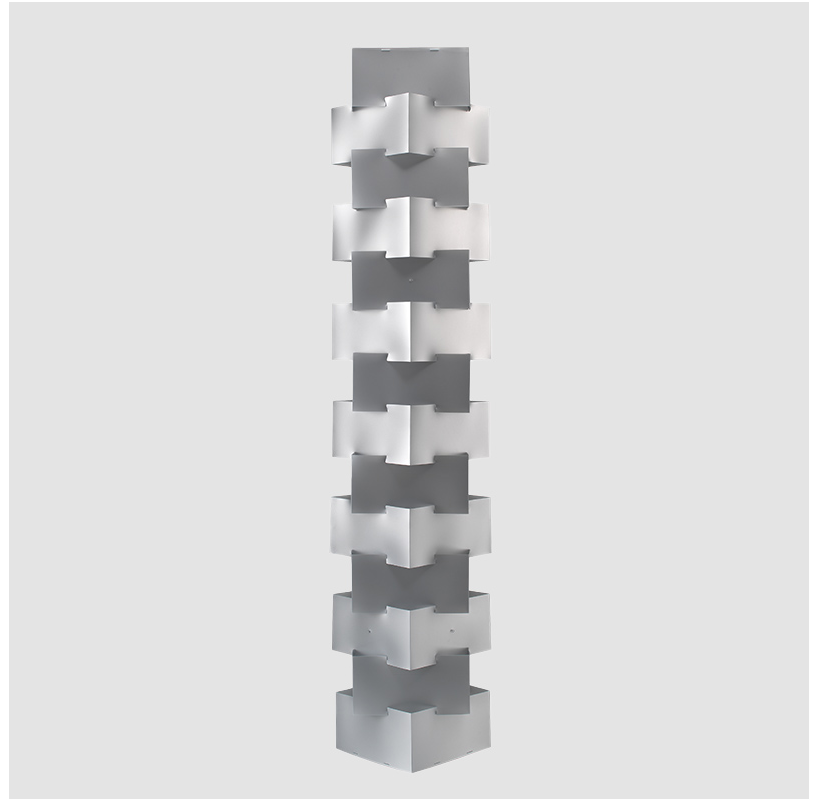

PROJECT	_____
TYPE	_____
SPECIFIER	_____
QUANTITY	_____
DATE	_____

BUILDING PORTABLE

D64055-

base number   Finish
Options

1. To build a product code in our configurator select the specify button on the base model # product page
2. To build a manual product code on this datasheet choose from the options listed below in blue font and add the suffix to the base model #

GENERAL

Series: Building
Partner: Linea Zero
Division: Design
Installation: Portable
Product Type: Floor
Mounting Location: Floor

PHYSICAL

Shape: Abstract
Diameter (mm): 380
Diameter (in): 14 ¹⁵/₁₆
Height (mm): 1640
Height (in): 64 ⁹/₁₆
Diffuser: Polilux™ Shade - See Finish Options
Fixture Finish: WHI / SIL / NGD / COP / PKM
Fixture Material: Polilux™/ Metal holder
Primary Material: Non-Static Polilux

ELECTRICAL

Number of Lamps: 3
Lamp Type: LED Retrofit
Bulb Included: Bulb Not Included
Max. Wattage Per Lamp (W): 7
Lamp Base: E26
Input Voltage (V): 120
Upon Request: 277Vac / GU24

LED

OPTICAL

RATINGS AND CERTIFICATIONS

Certified By: Certified for North American Standards
IP rating: IP20